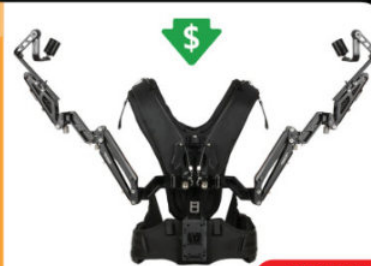

QR 250

MonoPod

Manfrotto ²

Maximum Height: 2m
Fluid Head Included
3 Mini Legs at Base
Capacity: 5 kg

QR 75

Camera Gimbal ²

DJI Ronin

3 Axis system
2nd Operator Remote
Capacity: 8 kg
Suits: Red, C300, 5D

QR 550

Gimbal Vest ¹

Tilta Armor 2

Fits with any Gimbal like
Ronin or Movi
Quick release arms
Adjustable control
V-Mount battery plate

QR 500

Tripod

Vinten 250

1